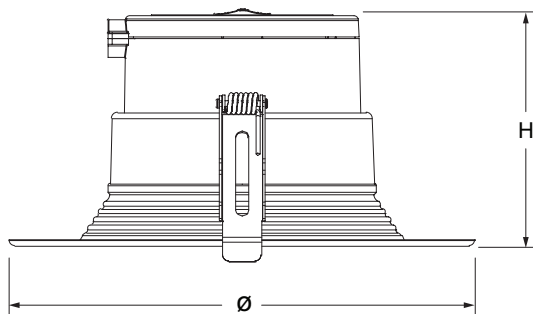

SPECIFICATIONS

Construction:

- Compatible with 4.35" ceiling cut-outs and 4" mounting frames
- Polycarbonate driver housing and aluminum reflector
- Easy installation with spring-action housing clips

Optics/LEDs:

Model	Ø	H	Weight
CDR4-1L-LKFS-WHT	5.1"	3.2"	0.7 lbs
CDR4-1L-LKFS-SW	5.1"	3.2"	0.7 lbs

Specifications are subject to change without notice. Installation must be performed in accordance with Barron Lighting Group installation instructions.