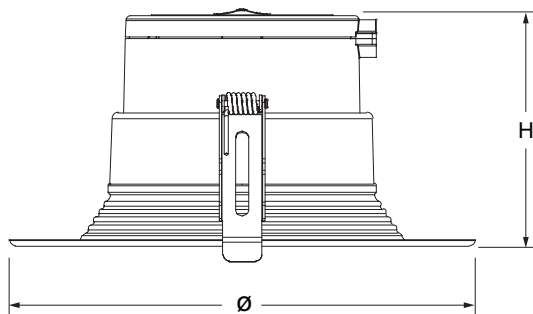

ORDERING INFORMATION Example: CDR6-2L-LKFS-SW

Model	Description
CDR6-2L-LKFS-WHT	6" LED Architectural Downlight, Power Switchable 10W/15W/20W, Color Switchable 2700K/3000K/3500K/4000K/5000K CCT, 120V-277VAC, 1-10V Dimming, Round White Baffle, White Finish
CDR6-2L-LKFS-SW	6" LED Architectural Downlight, Power Switchable 10W/15W/20W, Color Switchable 2700K/3000K/3500K/4000K/5000K CCT, 120V-277VAC, 1-10V Dimming, Round Specular Reflector, White Finish