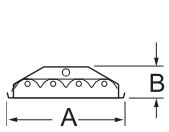

LAMPS NOT INCLUDED

SPECIFICATIONS ARE SUBJECT TO CHANGE WITHOUT NOTICE

**ORDERING INFORMATION**

TL508	6	T5HO	120/277	WG	LC6120
SERIES	NUMBER OF LAMPS	LAMP TYPE	INPUT VOLTAGE	OPTIONS	ACCESSORIES <sup>1</sup> (Field Installed)
TL508	4 = 4 Lamps 6 = 6 Lamps	T5HO = 54W T5HO T8 = 32W T8	120/277 = 120/277V	WG = Wireguard SFL = Slot Frame w/ Acrylic Lens	OC508 = Occupancy Sensor LC6120 = 6' Line Cord with 120V Straight Blade Plug XEB-13 = 1300 Lumen Emergency Ballast
					Fluorescent Lamps T5HO-54W-41K = 54W T5HO 4100K T5HO-54W-50K = 54W T5HO 5000K T8-32W-41K = 32W T8 4100K T8-32W-50K = 32W T8 5000K

## DIMENSIONS

	<b>A</b>	<b>B</b>	<b>C</b>
T5 4 Lamp:	13.375"	4.25"	47"
T5 6 Lamp:	18.5"	4.25"	49.25"
T8 4 Lamp:	13.375"	4.25"	47"
T8 6 Lamp:	18.5"	4.25"	49.25"