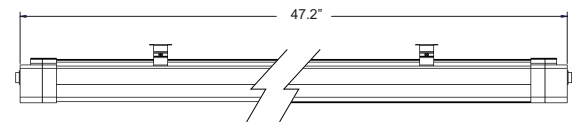

GERMINATOR

40W 4' Linear Vaportight LED

FEATURES

- 40W Full-spectrum LED for clones and germination
- Low profile ideal for vertical grows
- Full-spectrum white LEDs outperform T5 fluorescents
- Precision optical lens efficiently delivers light to the plant canopy
- IP65 rated making it ideal for multi-level growing environments in wet locations
- 6' 120VAC Line cord with plug
- 120-277VAC Input
- UL Listed
- Five Year Warranty (Terms and Conditions Apply)

SPECIFICATIONS

Light Uniformity (avg/min)*:	1.82
Light Uniformity (max/min)*:	2.64
PPFD Avg (400-700nm)*:	66 $\mu\text{mol}/\text{m}^2/\text{s}$
PPFD Max (400-700nm)*:	96 $\mu\text{mol}/\text{m}^2/\text{s}$
PPFD Min (400-700nm)*:	37 $\mu\text{mol}/\text{m}^2/\text{s}$
Lumens:	4147 lm
Color Temperature (CCT):	5000K
CRI:	≥ 80
Mounting Height above Canopy:	6" to 12"
Coverage Area:	2' x 4'
Typical Power Consumption:	40W
Input Voltage:	120-277VAC
Operating Frequency:	50/60Hz
Operating Temperature:	-20°C to 40°C (-4°F to 104°F)
Dimming:	N/A
Environment:	IP65, UL Listed for Wet Locations
Power Factor:	$\geq .99$
Lifetime Rating (L70):	50,000 hrs
Certifications:	cULus
Warranty:	5 Years

*NOTE: All measurements taken at 12" above canopy.

**GREAT FOR
HEMP RACKS!**

Mounting Clip Detail

DIMENSIONS

Series	L	W	H
GRM-40L-WH	47.2"	3.3"	2.1"

WEIGHT

Series	Packaged Weight	Installed Weight
GRM-40L-WH	6.3 lbs (2.8kgs)	5.5 lbs (2.5kgs)

ORDERING INFORMATION

Example: GRM-40L-WH

Series/Configuration	Description
GRM-40L-WH	40W 4' Linear vaportight LED, full-spectrum, 120-277VAC, wet location, white finish

LIGHT DISTRIBUTION PERFORMANCE

Mounting height varies depending on the application.