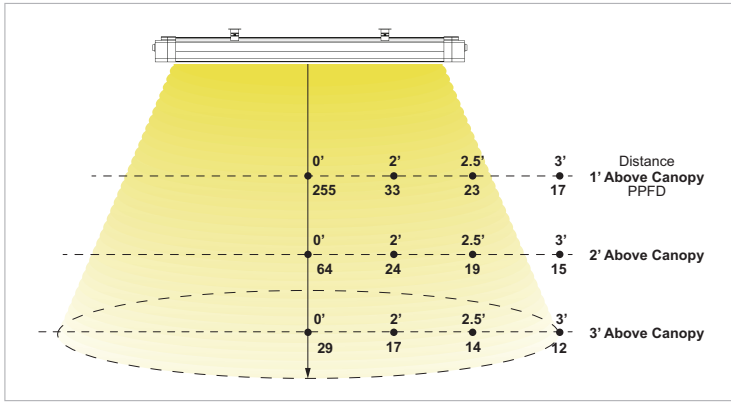

GERMINATOR

40W 4' Linear Vaportight LED

FEATURES

- 40W Full-spectrum LED for clones and germination
- Low profile ideal for vertical grows
- Full-spectrum white LEDs outperform T5 fluorescents
- Precision optical lens efficiently delivers light to the plant canopy
- IP65 rated making it ideal for multi-level growing environments in wet locations
- 6' 120VAC Line cord with plug
- 120-277VAC Input
- UL Listed
- Five Year Warranty (Terms and Conditions Apply)

SPECIFICATIONS

Light Uniformity (avg/min)*:	1.82
Light Uniformity (max/min)*:	2.64
PPFD Avg (400-700nm)*:	66 $\mu\text{mol}/\text{m}^2/\text{s}$
PPFD Max (400-700nm)*:	96 $\mu\text{mol}/\text{m}^2/\text{s}$
PPFD Min (400-700nm)*:	37 $\mu\text{mol}/\text{m}^2/\text{s}$
Lumens:	4147 lm
Color Temperature (CCT):	5000K
CRI:	≥ 80
Mounting Height above Canopy:	6" to 12"
Coverage Area:	2' x 4'
Typical Power Consumption:	40W
Input Voltage:	120-277VAC
Operating Frequency:	50/60Hz
Operating Temperature:	-20°C to 40°C (-4°F to 104°F)
Dimming:	N/A
Environment:	IP65, UL Listed for Wet Locations
Power Factor:	$\geq .99$
Lifetime Rating (L70):	50,000 hrs
Certifications:	cULus
Warranty:	5 Years

*NOTE: All measurements taken at 12" above canopy.

**GREAT FOR
HEMP RACKS!**

Mounting Clip Detail

DIMENSIONS

Series	L	W	H
GRM-40L-WH	47.2"	3.3"	2.1"

WEIGHT

Series	Packaged Weight	Installed Weight
GRM-40L-WH	6.3 lbs (2.8kgs)	5.5 lbs (2.5kgs)

ORDERING INFORMATION

Example: GRM-40L-WH

Series/Configuration	Description
GRM-40L-WH	40W 4' Linear vaportight LED, full-spectrum, 120-277VAC, wet location, white finish

LIGHT DISTRIBUTION PERFORMANCE

Mounting height varies depending on the application.