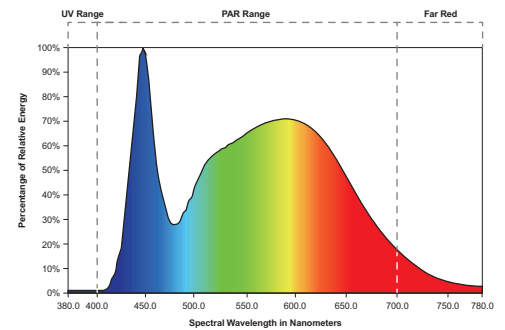

GERMINATOR

40W 4' Linear Vaportight LED

FEATURES

- 40W Full-spectrum LED for clones and germination
- Low profile ideal for vertical grows
- Full-spectrum white LEDs outperform T5 fluorescents
- Precision optical lens efficiently delivers light to the plant canopy
- IP65 rated making it ideal for multi-level growing environments in wet locations
- 6' 120VAC Line cord with plug
- 120-277VAC Input
- UL Listed
- Five Year Warranty (Terms and Conditions Apply)

SPECIFICATIONS

Light Uniformity (avg/min)*:	1.82
Light Uniformity (max/min)*:	2.64
PPFD Avg (400-700nm)*:	66 $\mu\text{mol}/\text{m}^2/\text{s}$
PPFD Max (400-700nm)*:	96 $\mu\text{mol}/\text{m}^2/\text{s}$
PPFD Min (400-700nm)*:	37 $\mu\text{mol}/\text{m}^2/\text{s}$
Lumens:	4147 lm
Color Temperature (CCT):	5000K
CRI:	≥ 80
Mounting Height above Canopy:	6" to 12"
Coverage Area:	2' x 4'
Typical Power Consumption:	40W
Input Voltage:	120-277VAC
Operating Frequency:	50/60Hz
Operating Temperature:	-20°C to 40°C (-4°F to 104°F)
Dimming:	N/A
Environment:	IP65, UL Listed for Wet Locations
Power Factor:	$\geq .99$
Lifetime Rating (L70):	50,000 hrs
Certifications:	cULus
Warranty:	5 Years

*NOTE: All measurements taken at 12" above canopy.

**GREAT FOR
HEMP RACKS!**

DIMENSIONS

Series	L	W	H
GRM-40L-WH	47.2"	3.3"	2.1"

WEIGHT

Series	Packaged Weight	Installed Weight
GRM-40L-WH	6.3 lbs (2.8kgs)	5.5 lbs (2.5kgs)

ORDERING INFORMATION

Example: GRM-40L-WH

Series/Configuration	Description
GRM-40L-WH	40W 4' Linear vaportight LED, full-spectrum, 120-277VAC, wet location, white finish