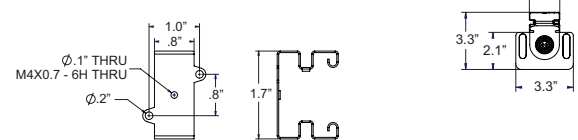

GERMINATOR

40W 4' Linear Vaportight LED

FEATURES

- 40W Full-spectrum LED for clones and germination
- Low profile ideal for vertical grows
- Full-spectrum white LEDs outperform T5 fluorescents
- Precision optical lens efficiently delivers light to the plant canopy
- IP65 rated making it ideal for multi-level growing environments in wet locations
- 6' 120VAC Line cord with plug
- 120-277VAC Input
- UL Listed
- Five Year Warranty (Terms and Conditions Apply)

SPECIFICATIONS

Light Uniformity (avg/min)*:	1.82
Light Uniformity (max/min)*:	2.64
PPFD Avg (400-700nm)*:	66 $\mu\text{mol}/\text{m}^2/\text{s}$
PPFD Max (400-700nm)*:	96 $\mu\text{mol}/\text{m}^2/\text{s}$
PPFD Min (400-700nm)*:	37 $\mu\text{mol}/\text{m}^2/\text{s}$
Lumens:	4147 lm
Color Temperature (CCT):	5000K
CRI:	≥ 80
Mounting Height above Canopy:	6" to 12"
Coverage Area:	2' x 4'
Typical Power Consumption:	40W
Input Voltage:	120-277VAC
Operating Frequency:	50/60Hz
Operating Temperature:	-20°C to 40°C (-4°F to 104°F)
Dimming:	N/A
Environment:	IP65, UL Listed for Wet Locations
Power Factor:	$\geq .99$
Lifetime Rating (L70):	50,000 hrs
Certifications:	cULus
Warranty:	5 Years

*NOTE: All measurements taken at 12" above canopy.

**GREAT FOR
HEMP RACKS!**

Mounting Clip Detail

DIMENSIONS

Series	L	W	H
GRM-40L-WH	47.2"	3.3"	2.1"

WEIGHT

Series	Packaged Weight	Installed Weight
GRM-40L-WH	6.3 lbs (2.8kgs)	5.5 lbs (2.5kgs)

ORDERING INFORMATION

Example: GRM-40L-WH

Series/Configuration	Description
GRM-40L-WH	40W 4' Linear vaportight LED, full-spectrum, 120-277VAC, wet location, white finish

LIGHT DISTRIBUTION PERFORMANCE

Mounting height varies depending on the application.