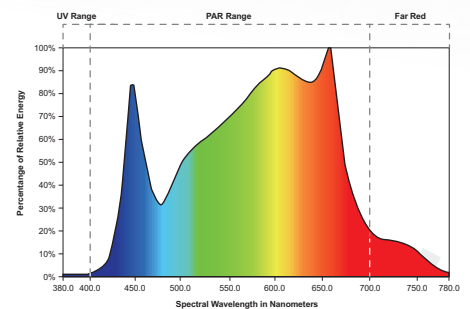

The VARIUS BLUE is a veg spectrum with added red energy ideal for overall plant health and light balance.

ORDERING INFORMATION

SKU	Description
AG90-B-001	LED Light Bar, Blue Veg Spectrum, 90W, 120-277VAC Input, 1-10V Dimming, Black Extrusion w/Blue End Caps and Driver Connectors, 120VAC Straight Blade Line Cord