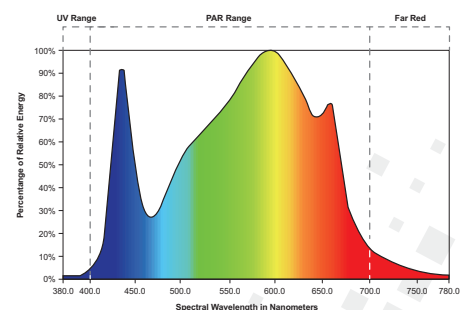

Specifications are subject to change without notice. Installation must be performed in accordance with Barron Lighting Group installation instructions.

10840392 MKT-LIT-VARIUS 11/23

7885 North Glen Harbor Blvd
Glendale, Arizona 85307
800.233.3948
growlite.com