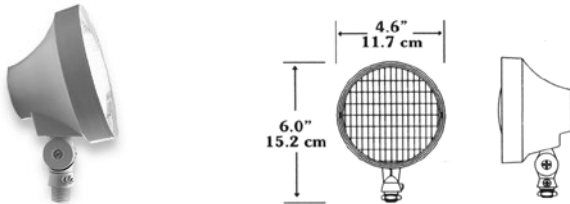

### **T Series** INDOOR THERMOPLASTIC ROUND

- Constructed of impact-resistant, UL 94 V-0 thermoplastic
- Compatible with PMC and P series remote mounting plates

			CATALOG NO.
			THERMOPLASTIC
T SERIES	VOLTAGE	WATTAGE	WHITE
TUNGSTEN	6 VOLT	7	T0607W
		9	T0609W
	12 VOLT	9	T1209W
		12	T1212W
		18	T1218W
	24 VOLT	9	T2409W
HALOGEN	6 VOLT	8	T06H08W
		10	T06H10W
	12 VOLT	12	T06H12W
		12	T12H12W

### **R Series** INDOOR THERMOPLASTIC SEALED BEAM PAR36

- Constructed of impact-resistant, UL 94 V-0 thermoplastic
- Compatible with PMC and P series remote mounting plates

			CATALOG NO.
			THERMOPLASTIC
R SERIES	VOLTAGE	WATTAGE	WHITE
TUNGSTEN	6 VOLT	18	R0618W
		25	R0625W
	12 VOLT	12	R1212W
		18	R1218W
HALOGEN	6 VOLT	8	R06H08W
		12	R06H12W
	12 VOLT	8	R12H08W
		12	R12H12W
		25	R12H25W