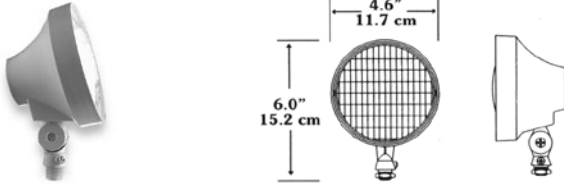

### **T Series** INDOOR THERMOPLASTIC ROUND

- Constructed of impact-resistant, UL 94 V-0 thermoplastic
- Compatible with PMC and P series remote mounting plates

			CATALOG NO.
			THERMOPLASTIC
T SERIES	VOLTAGE	WATTAGE	WHITE
TUNGSTEN	6 VOLT	7	T0607W
		9	T0609W
	12 VOLT	9	T1209W
		12	T1212W
		18	T1218W
	24 VOLT	9	T2409W
HALOGEN	6 VOLT	8	T06H08W
		10	T06H10W
	12 VOLT	12	T06H12W
		12	T12H12W

### **R Series** INDOOR THERMOPLASTIC SEALED BEAM PAR36

- Constructed of impact-resistant, UL 94 V-0 thermoplastic
- Compatible with PMC and P series remote mounting plates

			CATALOG NO.
			THERMOPLASTIC
R SERIES	VOLTAGE	WATTAGE	WHITE
TUNGSTEN	6 VOLT	18	R0618W
		25	R0625W
	12 VOLT	12	R1212W
		18	R1218W
HALOGEN	6 VOLT	8	R06H08W
		12	R06H12W
	12 VOLT	8	R12H08W
		12	R12H12W
		25	R12H25W